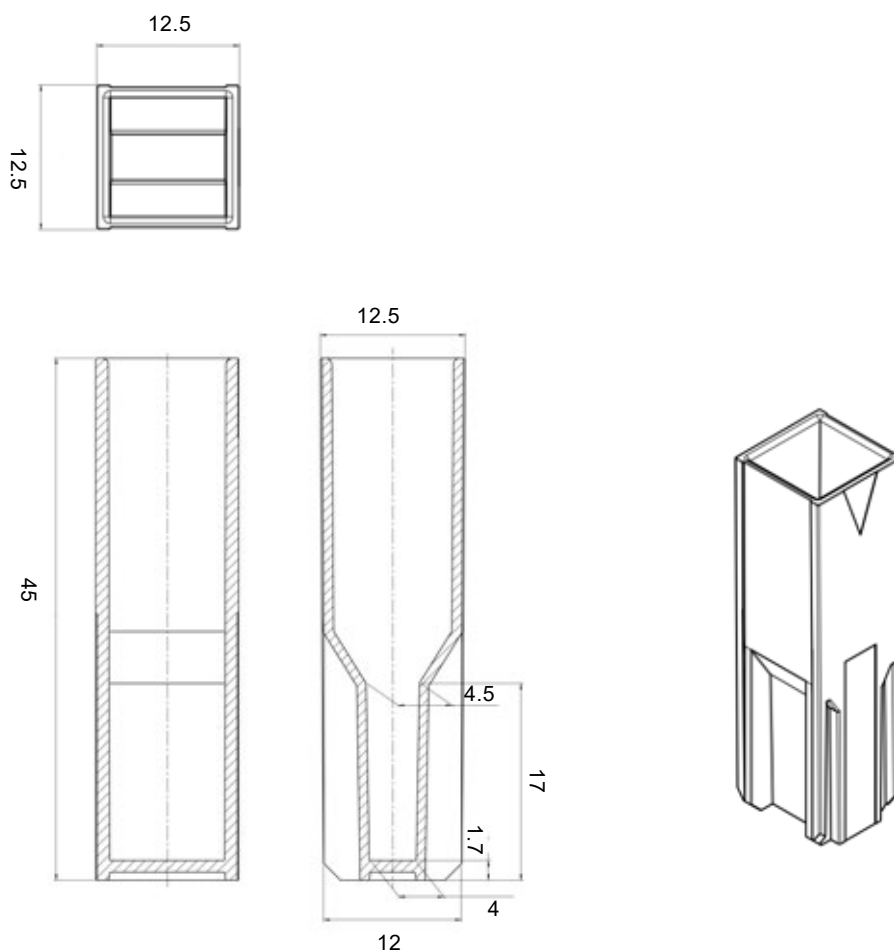

## 759105

PRODUCT  
INFORMATION

Dimensions in mm

Filling volume min.	2.5 ml
Light path	10 mm
Material	PMMA

Subject to technical modification without notice. Errors excepted.

# Cuvette, semi-micro 759115

PRODUCT  
INFORMATION

Dimensions in mm

<b>Filling volume min.</b>	1.5 ml
<b>Light path</b>	10 mm
<b>Material</b>	PMMA

Subject to technical modification without notice. Errors excepted.