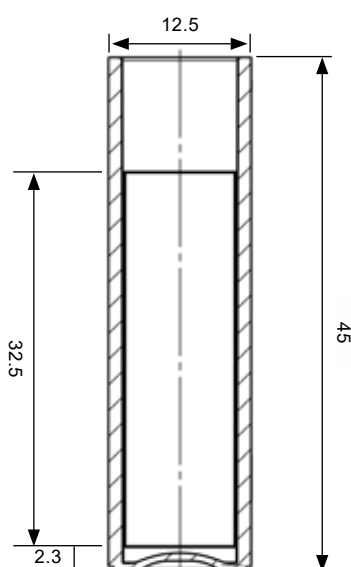

## 759105

PRODUCT  
INFORMATION

Dimensions in mm

Filling volume min.	2.5 ml
Light path	10 mm
Material	PMMA

Subject to technical modification without notice. Errors excepted.

# Cuvette, semi-micro 759115

PRODUCT  
INFORMATION

Dimensions in mm

<b>Filling volume min.</b>	1.5 ml
<b>Light path</b>	10 mm
<b>Material</b>	PMMA

Subject to technical modification without notice. Errors excepted.